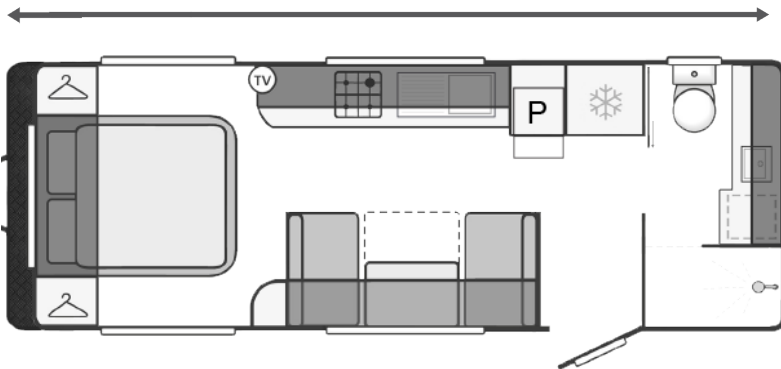

19ft6 Off-road Rear Ensuite

" 10 YEARS STRUCTURAL WARRANTY ! "

KAKADU OFFROAD SERIES

They come in Offroad or Light Weight offroad models

WEIGHTS

TARE 2450 to 2650kg
ATM 3000 to 3500kg

BERTHS

OPTIONS

Dinette to Single Bed Conversion (Sizes vary)

L-shaped Lounge

Side Club Lounge

CHASSIS

- Hot dipped gal chassis
- Trailing-Arm independent suspension
- 12" Offroad hubs & electric brakes
- Reinforced hammertone bumper bar
- 16" Inch alloy rims with offroad tyres
- Spare tyre on rear bumper bar
- 8" Jockey wheel
- 6" 150mm Chassis
- Quick release drop down leveling legs
- Water tap front A-frame
- Double toolbox Generator & fridge slide
- Stone guard on A-Frame

INTERIOR

- Marine plywood cabinetry throughout
- Large 304 stainless sink
- Cafe dinette, L-shape or club lounge
- Tri-fold or movable push down table
- UV stable automotive leather sofa
- Caravan queen inner spring mattress
- Extendable gas strut lift up bed base
- Block-out blinds & flicscreens